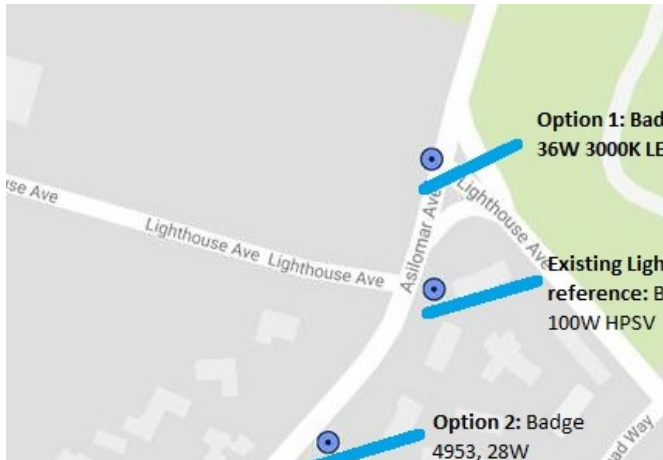

Street	From	To
Closures on 10/18 & 10/23		
½ od Sunset Drive	Asilomar Ave	Arena Ave`
Laurel Ave	Alder St	Forest Ave
Lobos Ave	Lighthouse Ave	Pine Ave
Closures on 10/19 & 10/24		
½ of Sunset Dr.	Asilomar Ave	Arena Ave
18 th Street	Lighthouse Ave	Pine Ave
Congress Ave	Lighthouse Ave	Pine Ave
Hillside Ave	Presidio Blvd	Patterson Ln
Short St	Alder St	Park St
Closures on 10/20 & 10/25		
Cypress Ave	Lighthouse Ave	Pine Ave
Benito Ave	Presidio Blvd	Patterson Ln
Benito Ct	Patterson Ln	Cul-de-sac
Otter Ln	Benito Ave	Funston Ave
19 th Street	Lighthouse Ave	Pine Ave
Austin Ave	Presidio Blvd	South End
Buena Vista Ave	David Ave	Funston Ave

The City of Pacific Grove is soliciting your input on street lighting! PG&E has graciously installed two new LED lighting options on Asilomar Avenue and we would like to know which option you prefer!

Option 1: Badge 303, 36W 3000K LED